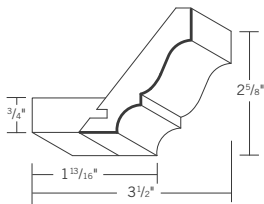

moulding

**Crown Moulding**

CM2

136

- 8' lengths.

**Full Overlay Crown**

FOCM2

210

- 8' lengths. Assembled.

**Ceiling Crown**

CM1

95

- 8' lengths.

**Full Overlay Ceiling Crown**

FOCM1

190

- 8' lengths. Assembled.

**Classic Crown Moulding**

CCM

200

- 8' lengths.
- See Beaded, Egg and Dart, Dentil and Rope mouldings for insert.

**Tall Mouldings**

TCM4

280