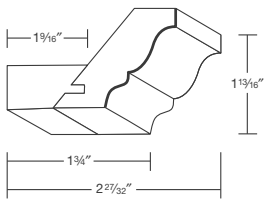

moulding

**Crown Moulding**

CM2

136

- 8' lengths.

**Full Overlay Crown**

FOCM2

210

- 8' lengths. Assembled.

**Ceiling Crown**

CM1

95

- 8' lengths.

**Full Overlay Ceiling Crown**

FOCM1

190

- 8' lengths. Assembled.

**Classic Crown Moulding**

CCM

200

- 8' lengths.
- See Beaded, Egg and Dart, Dentil and Rope mouldings for insert.

**Tall Mouldings**

TCM4

280