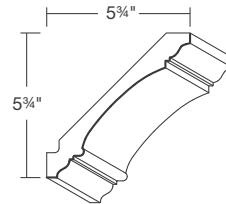

- 8' lengths. Assembled.

**Ceiling Crown**

CM1

95

- 8' lengths.

**Full Overlay Ceiling Crown**

FOCM1

190

- 8' lengths. Assembled.

**Classic Crown Moulding**

CCM

200

- 8' lengths.
- See Beaded, Egg and Dart, Dentil and Rope mouldings for insert.

**Tall Mouldings**

TCM4

280