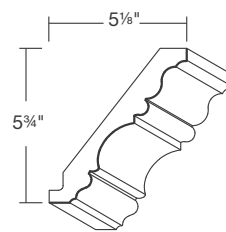

moulding

Crown Moulding

CM2

136

- 8' lengths.

Full Overlay Crown

FOCM2

210

- 8' lengths. Assembled.

Ceiling Crown

CM1

95

- 8' lengths.

Full Overlay Ceiling Crown

FOCM1

190

- 8' lengths. Assembled.

Classic Crown Moulding

CCM

200

- 8' lengths.
- See Beaded, Egg and Dart, Dentil and Rope mouldings for insert.

Tall Mouldings

TCM4

280

TCM5

590

TCCM5

605

TCM6

620

TFOSCRN

230

TSCRN

170

- 8' lengths.