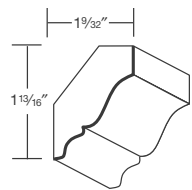

moulding

**Crown Moulding**

CM2

136

- 8' lengths.

**Full Overlay Crown**

FOCM2

210

- 8' lengths. Assembled.

**Ceiling Crown**

CM1

95

- 8' lengths.

**Full Overlay Ceiling Crown**

FOCM1

190

- 8' lengths. Assembled.

**Classic Crown Moulding**

CCM

200

- 8' lengths.
- See Beaded, Egg and Dart, Dentil and Rope mouldings for insert.

**Tall Mouldings**

TCM4

280

TSCRN

170

- 8' lengths.

moulding

**Shaker Crown Moulding**

**FOSCRN** 191

**SCRN** 130

- 8' lengths.