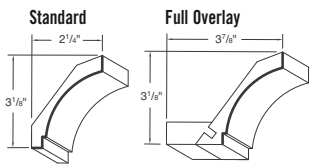

TSCRN

170

- 8' lengths.

moulding

**Shaker Crown Moulding**

**FOSCRN** 191

**SCRN** 130

- 8' lengths.

**Contemporary Crown Moulding**

- 8' lengths.
- Available in standard and full overlay with cleat attached.

(standard)  
**CTCM** 200  
(full overlay)  
**FOCTCM** 280

**Profiled Stock Moulding**

- 8' lengths.