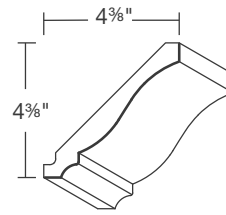

moulding

**Crown Moulding**

CM2

136

- 8' lengths.

**Full Overlay Crown**

FOCM2

210

- 8' lengths. Assembled.

**Ceiling Crown**

CM1

95

- 8' lengths.

**Full Overlay Ceiling Crown**

FOCM1

190

- 8' lengths. Assembled.

**Classic Crown Moulding**

CCM

200

- 8' lengths.
- See Beaded, Egg and Dart, Dentil and Rope mouldings for insert.

**Tall Mouldings**

TCM4

280

TSCRN

170

- 8' lengths.

moulding

**Shaker Crown Moulding**

**FOSCRN** 191

**SCRN** 130

- 8' lengths.