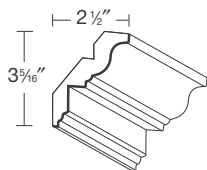

- 8' lengths. Assembled.

**Ceiling Crown**

CM1

95

- 8' lengths.

**Full Overlay Ceiling Crown**

FOCM1

190

- 8' lengths. Assembled.

**Classic Crown Moulding**

CCM

200

- 8' lengths.
- See Beaded, Egg and Dart, Dentil and Rope mouldings for insert.

**Tall Mouldings**

TCM4

280