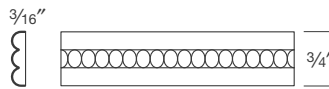

**F1** 58  
**F3** 96  
**FWCM** 215  
**F6** 215

**Full Overlay Classic Crown**

**FOCCM** 280

- 8' lengths. Assembled.
- See Beaded, Egg and Dart, Dentil and Rope mouldings for insert.

**Beaded Insert**

- To be used with CCM/FOCCM.
- 3/16" thick x 96" length.