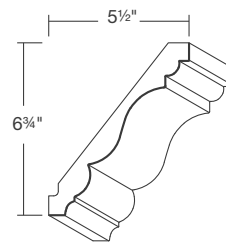

moulding

Crown Moulding

CM2

136

- 8' lengths.

Full Overlay Crown

FOCM2

210

- 8' lengths. Assembled.

Ceiling Crown

CM1

95

- 8' lengths.

Full Overlay Ceiling Crown

FOCM1

190

- 8' lengths. Assembled.

Classic Crown Moulding

CCM

200

- 8' lengths.
- See Beaded, Egg and Dart, Dentil and Rope mouldings for insert.

Tall Mouldings

TCM4

280

TCM5

590

TCCM5

605

TCM6

620

TFOSCRN

230

TSCRN

170

- 8' lengths.