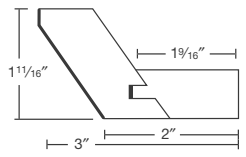

moulding

Shaker Crown Moulding

FOSCRN 191