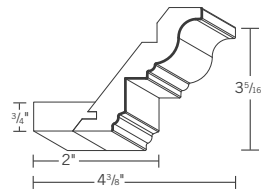

**Contemporary Crown Moulding**

- 8' lengths.
- Available in standard and full overlay with cleat attached.

(standard)  
**CTCM** 200  
(full overlay)  
**FOCTCM** 280

**Profiled Stock Moulding**

- 8' lengths.

**SM** 335  
**OM** 184

**Solid Stock Mouldings**

- Full length filler 3/4" thick.
- 4 widths: 1.5" (F1), 3" (F3), 3 15/16" (FWCM), 6" (F6).
- 8' lengths.
- F1 has end panel groove on the back.
- One face and two long edges are finished standard. Specify "Finish All" if needed.

**F1** 58  
**F3** 96  
**FWCM** 215  
**F6** 215

**Full Overlay Classic Crown**

**FOCCM** 280

- 8' lengths. Assembled.
- See Beaded, Egg and Dart, Dentil and Rope mouldings for insert.

**Beaded Insert**

- To be used with CCM/FOCCM.
- 3/16" thick x 96" length.