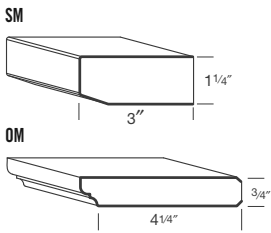

Profiled Stock Moulding

- 8' lengths.

SM 335
OM 184