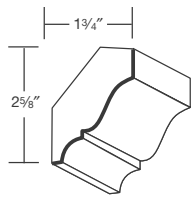

moulding

**Crown Moulding**

CM2

136

- 8' lengths.

**Full Overlay Crown**

FOCM2

210

- 8' lengths. Assembled.

**Ceiling Crown**

CM1

95

- 8' lengths.

**Full Overlay Ceiling Crown**

FOCM1

190

- 8' lengths. Assembled.

**Classic Crown Moulding**

CCM

200

- 8' lengths.
- See Beaded, Egg and Dart, Dentil and Rope mouldings for insert.

**Tall Mouldings**

TCM4

280