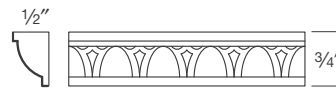

Egg and Dart Insert

- To be used with CCM/FOCCM.
- 1/2" thick x 96" length.

EGM 167