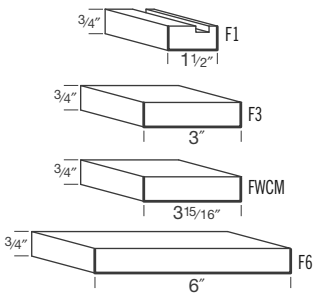

TSCRN

170

- 8' lengths.

moulding

**Shaker Crown Moulding**

**FOSCRN** 191

**SCRN** 130

- 8' lengths.

**Contemporary Crown Moulding**

- 8' lengths.
- Available in standard and full overlay with cleat attached.

(standard)  
**CTCM** 200  
(full overlay)  
**FOCTCM** 280

**Profiled Stock Moulding**

- 8' lengths.

**SM** 335  
**OM** 184

**Solid Stock Mouldings**

- Full length filler 3/4" thick.
- 4 widths: 1.5" (F1), 3" (F3), 3 15/16" (FWCM), 6" (F6).
- 8' lengths.
- F1 has end panel groove on the back.
- One face and two long edges are finished standard. Specify "Finish All" if needed.